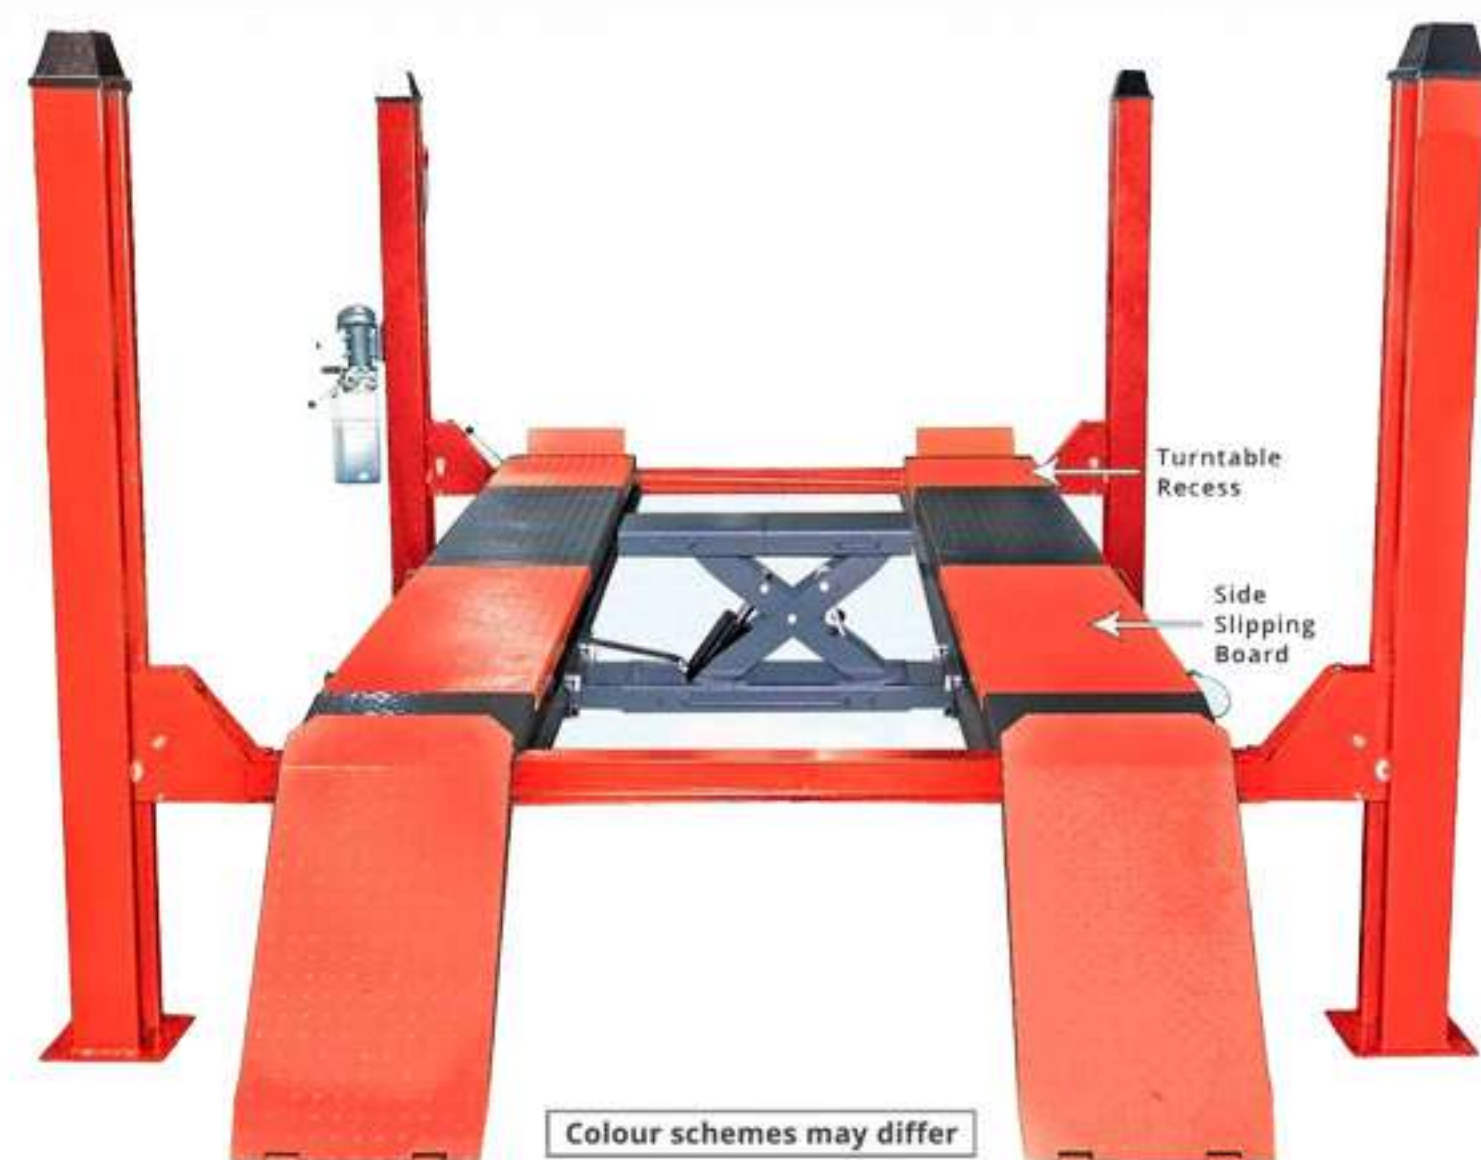

GENUINE PRODUCTS

21 YEARS OF EXPERIENCE

LIFETIME SERVICE SUPPORT

LAUNCH AFRICA

4 POST VEHICLE LIFTS

SAL445W 4 POST
4500KG

R79 695

SAL436 PARKING LIFT
4500kg
220V