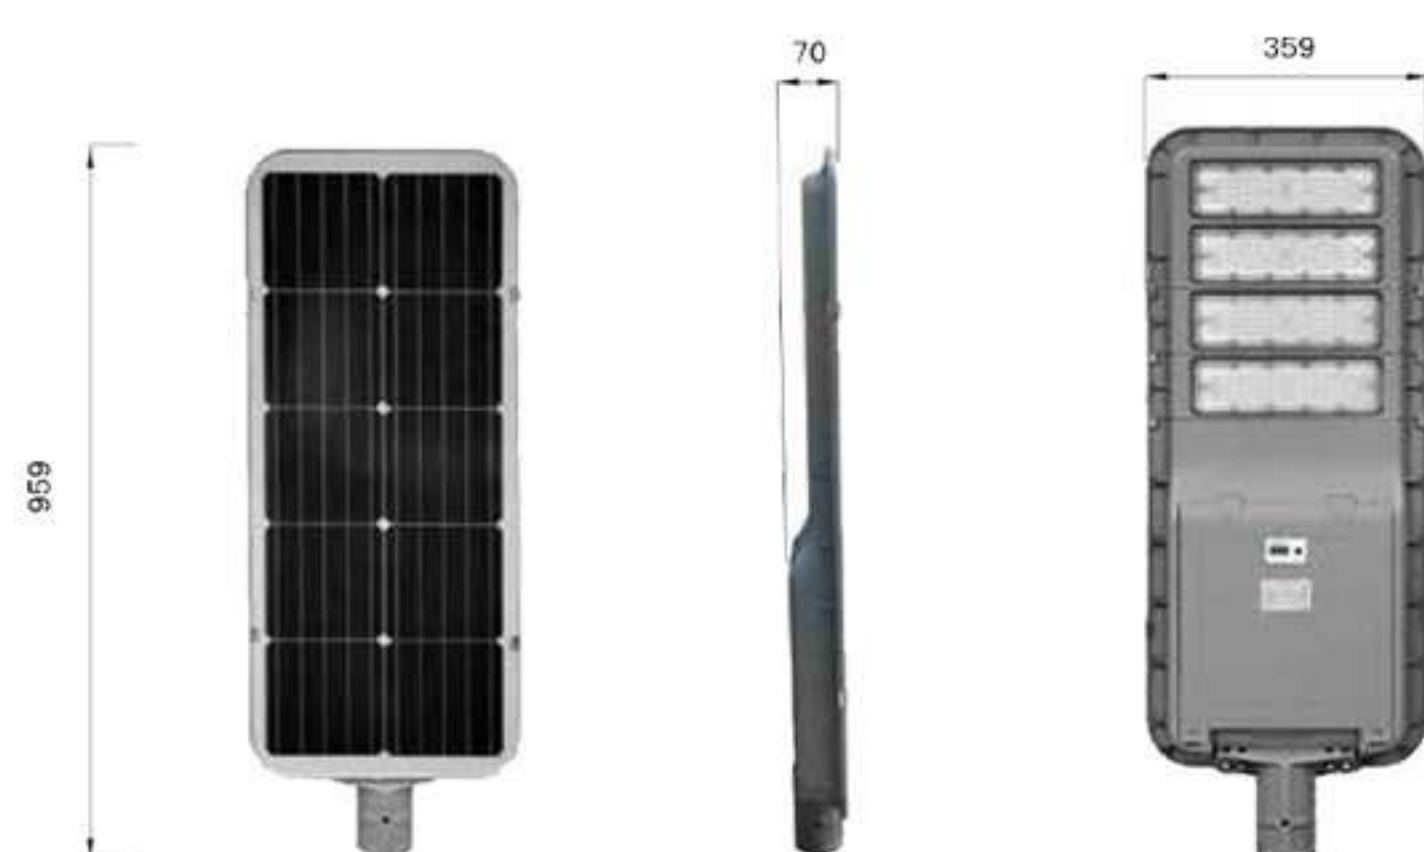

12W GARDEN SOLAR LIGHT

R1 994

256 LED STREET LIGHT

R5 450

320 LED STREET LIGHT

R5 790

011 397 3073
www.launchsa.co.za

NATIONWIDE SHIPPING