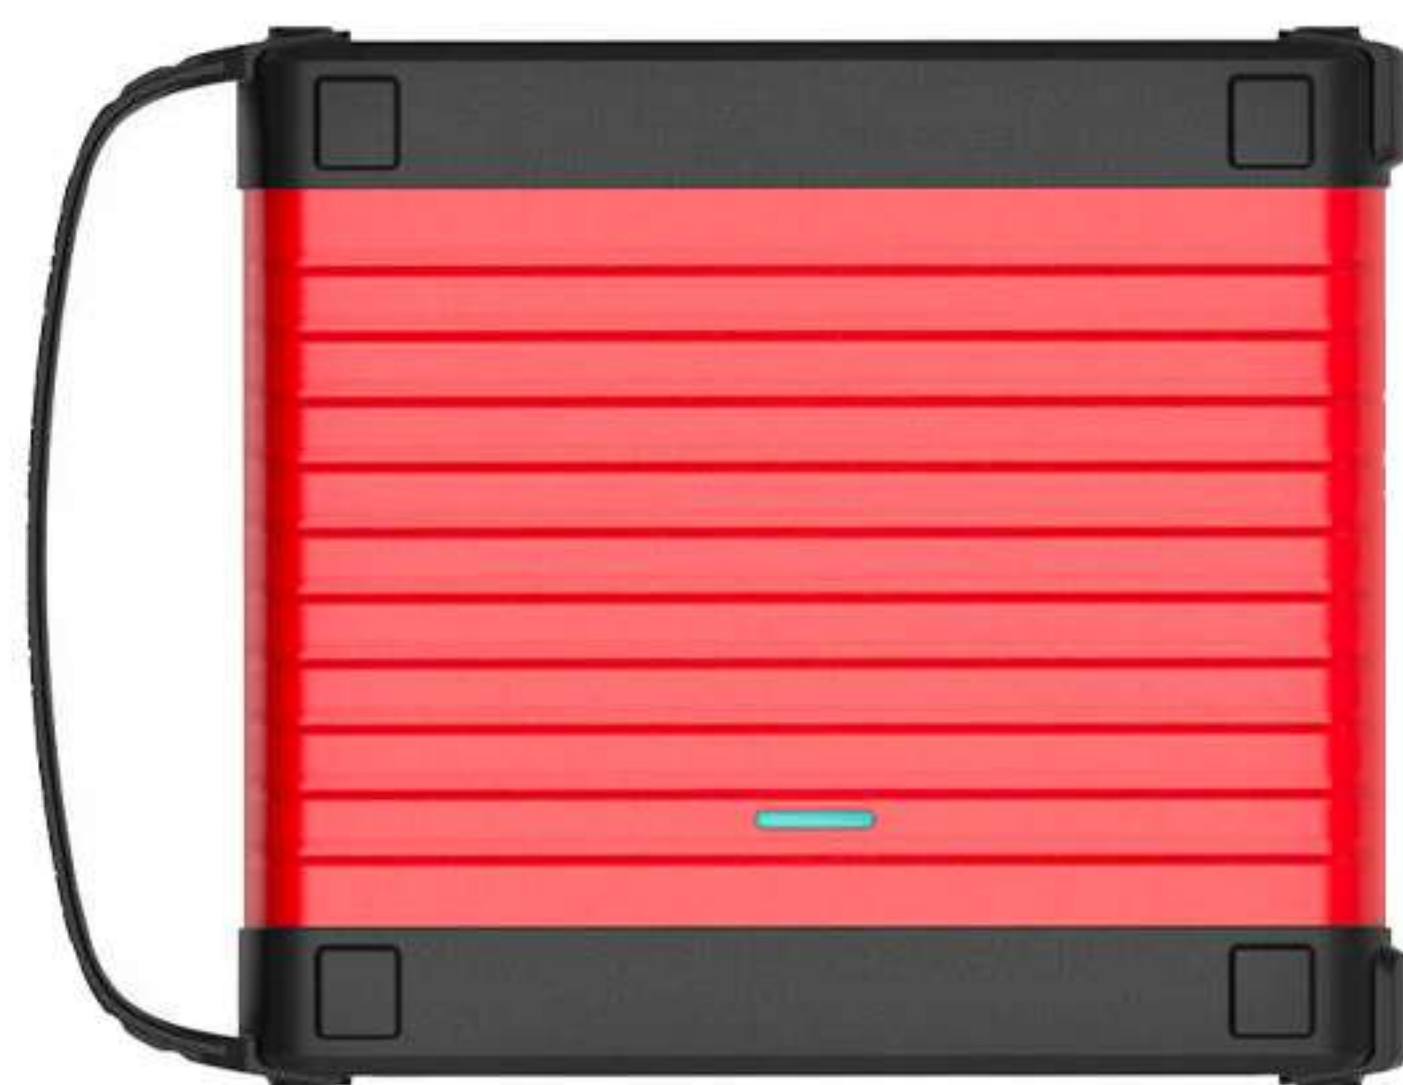

R22 580.25

SCOPE BOX
100Mhz bandwidth and a
1GS/s sample rate

R23 042.25

MODULE DOCK
9,000mAh ultra large
battery capacity

R4 317.39

011 397 3073
www.launchsa.co.za

NATIONWIDE SHIPPING

T'S & C'S APPLY - PRICES ARE SUBJECT TO CHANGE WITHOUT NOTICE