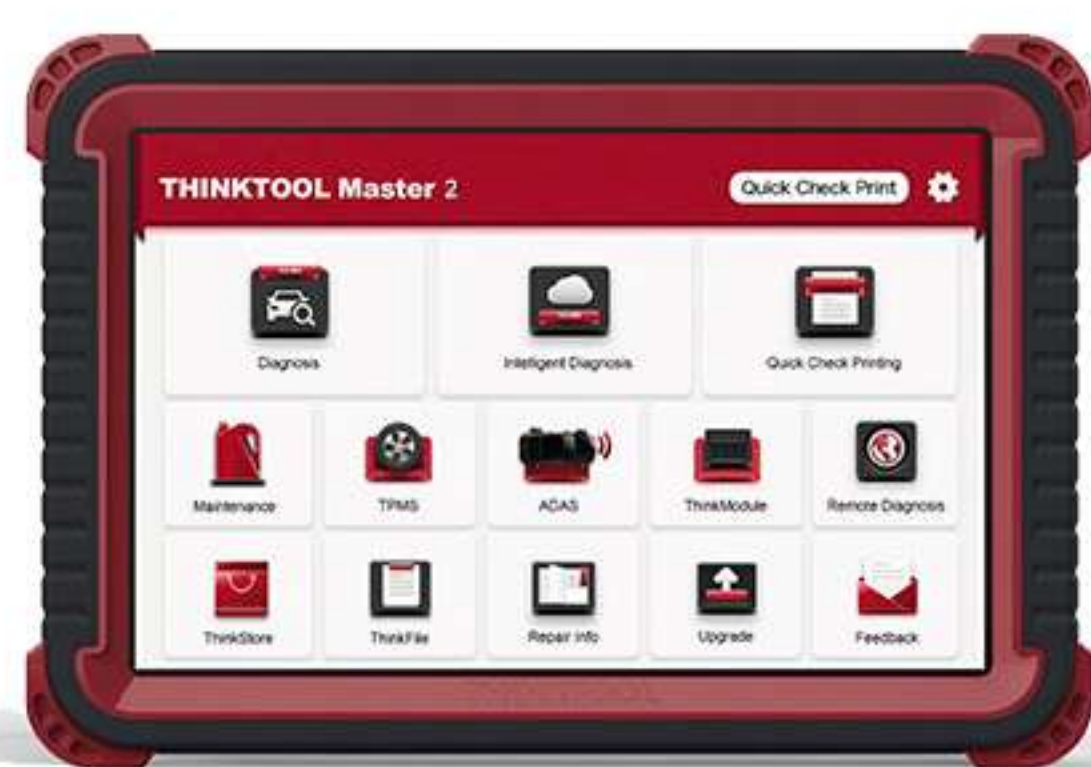

THINKTOOL MASTER
35 RESET FUNCTIONS

R37 191