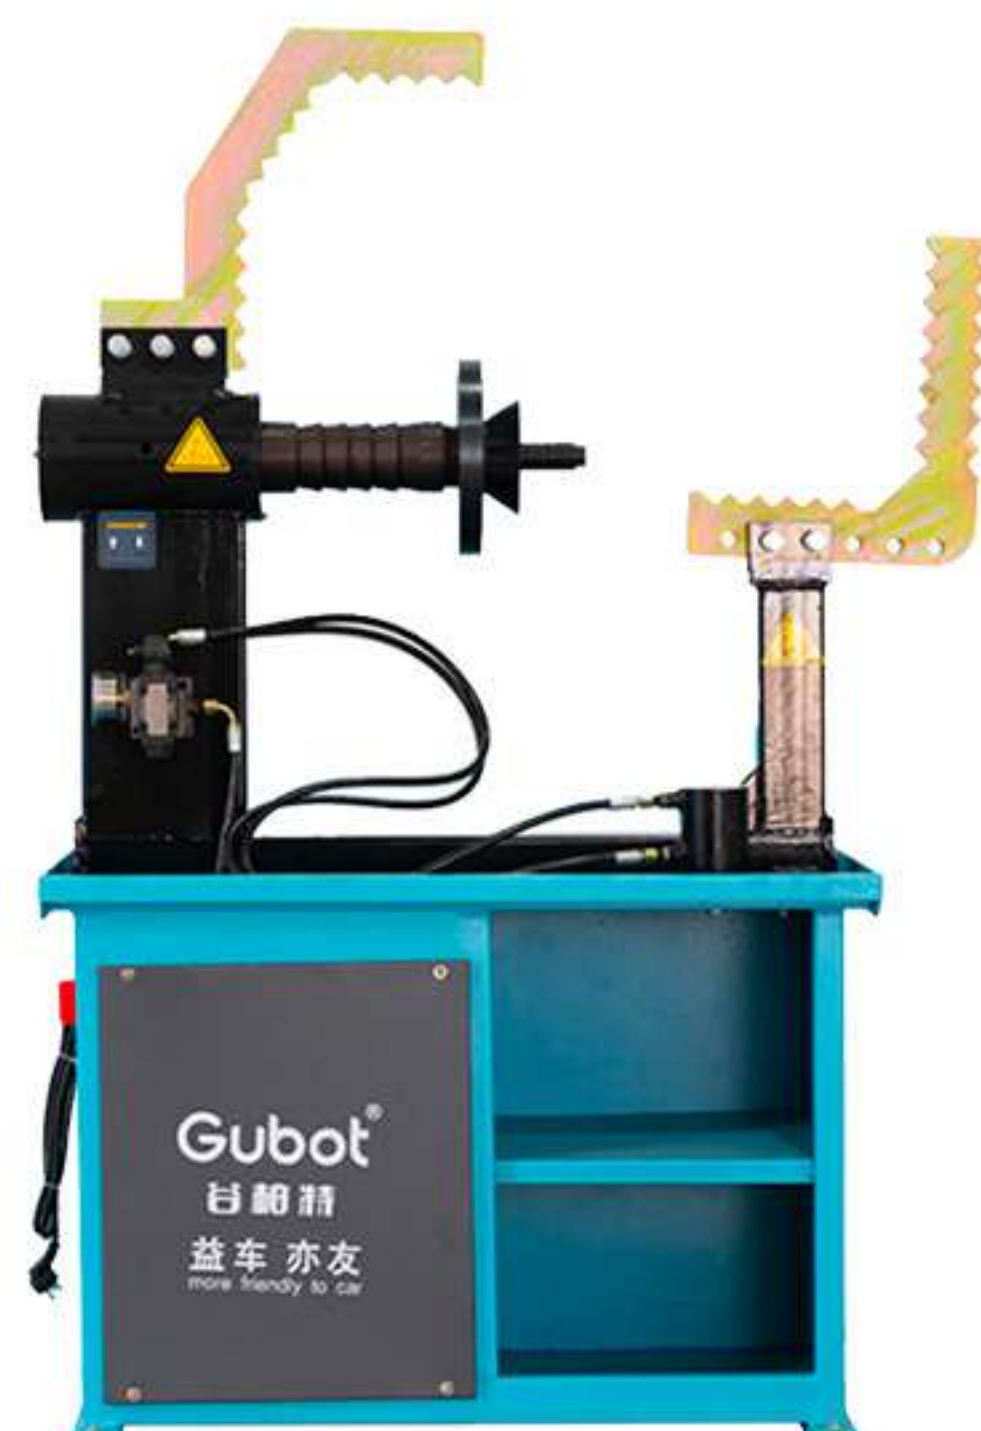

R650 324.40

ZXA100 STRAIGHTENER

Lorem ipsum dolor amet
consectetur adipis

R88 803

ZXB100 STRAIGHTENER

R60 549.50

PSJ1010 SANDBLASTER

R88 803

011 397 3073
www.launchsa.co.za

NATIONWIDE SHIPPING

T'S & C'S APPLY - PRICES ARE SUBJECT TO CHANGE WITHOUT NOTICE

23 BOEING WEST ROAD, BEDFORDVIEW
GAUTENG. 2008

LAUNCH AFRICA

GENUINE PRODUCTS

21 YEARS OF EXPERIENCE