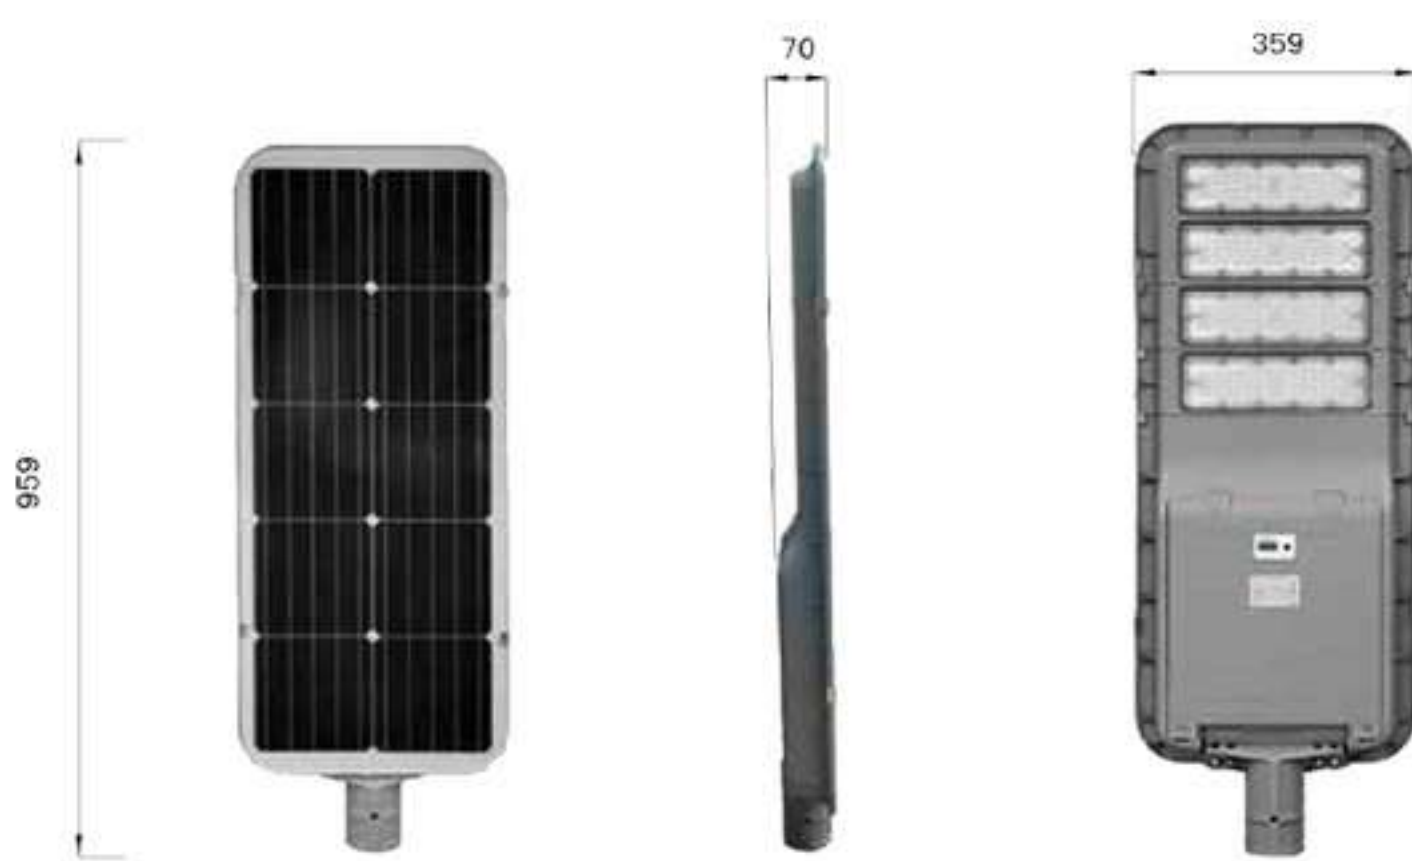

23 BOEING WEST ROAD, BEDFORDVIEW
GAUTENG. 2008

GENUINE PRODUCTS

21 YEARS OF EXPERIENCE

LIFETIME SERVICE SUPPORT

LAUNCH AFRICA

SOLAR LIGHTNING SOLUTIONS

384 LED STREET LIGHT

Lorem ipsum dolor amet
consectetur adipis

R6 520

120W STREET LIGHT

Lorem ipsum dolor amet
consectetur adipis

R17 029

60W LIGHT & PANEL

Lorem ipsum dolor amet
consectetur adipis

R15 250

80W STREET LIGHT

Lorem ipsum dolor amet
consectetur adipis

R12 000

30W MINI STREET LIGHT

Lorem ipsum dolor amet
consectetur adipis

R5 120

30W STREET LIGHT

Lorem ipsum dolor amet
consectetur adipis

R5 700

011 397 3073
www.launchsa.co.za

NATIONWIDE SHIPPING

T'S & C'S APPLY - PRICES ARE SUBJECT TO CHANGE WITHOUT NOTICE