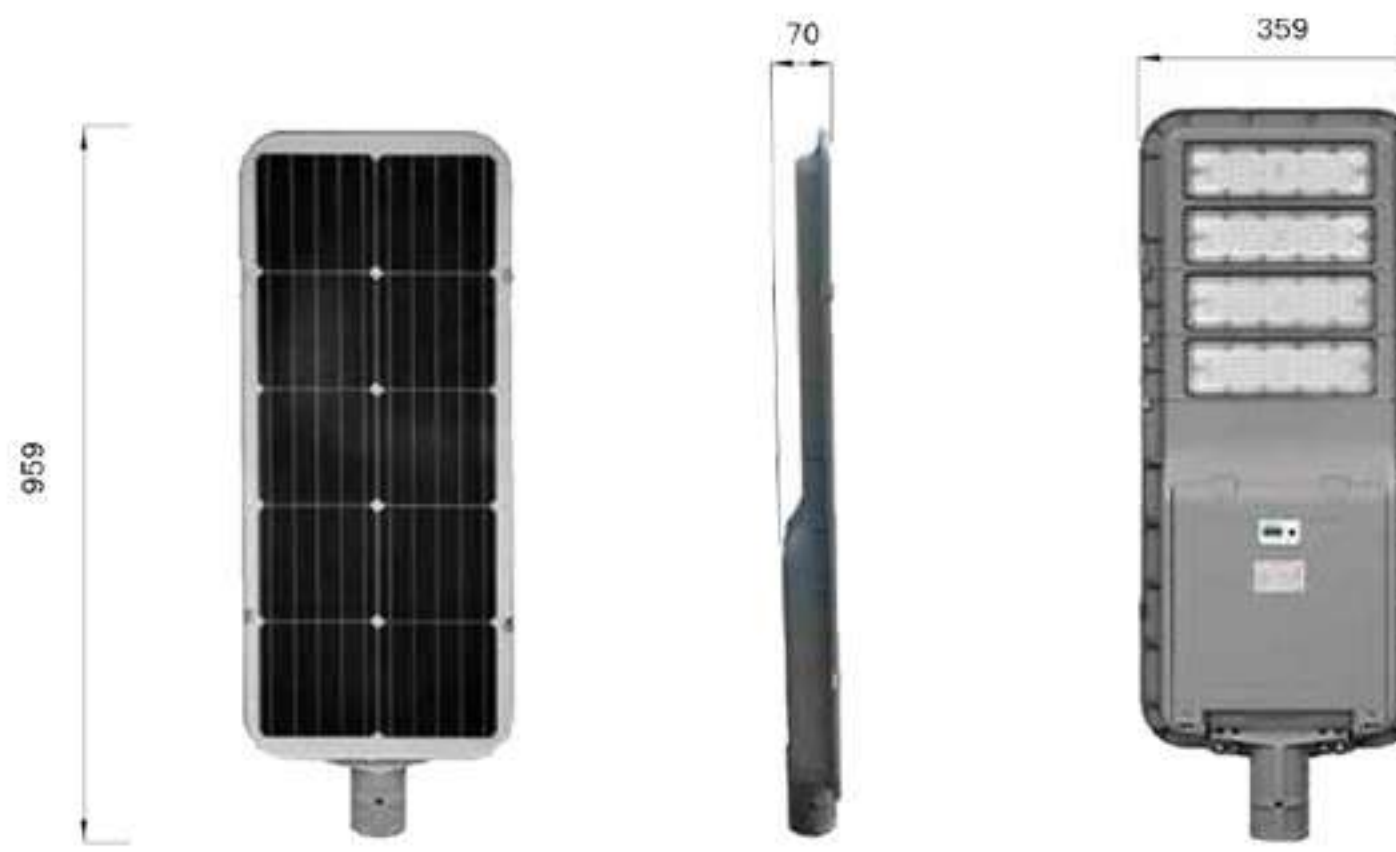

12W GARDEN SOLAR LIGHT

R1 994

256 LED STREET LIGHT

R5 450

320 LED STREET LIGHT

R5 790

011 397 3073
www.launchsa.co.za

NATIONWIDE SHIPPING